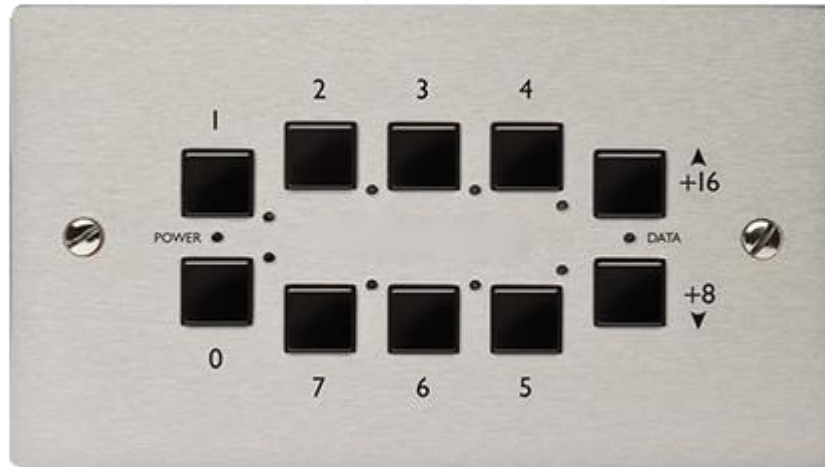

## SceneMaster

SceneMaster is a DMX scene recall unit controlling any DMX devices. This is an ideal lighting scene control for restaurants, bars and hotels.

- Stylish and easy to use DMX scene recall unit
- 23 programmable scenes plus 'blackout'
- 512 independent channels of DMX control per scene
- Input / output of DMX data at addresses 1-512
- Selectable fade rate between scenes of 2.5, 5, 10 or 20seconds
- Dimmable front panel status LED's
- 2 x RJ45 category 5 connection provides both DMX data and power.
- Master level control
- Memory protection switch