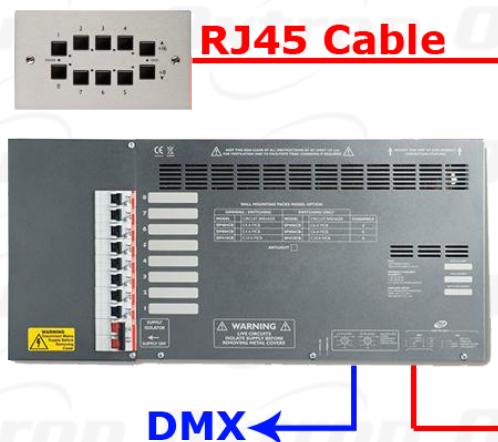

## SceneMaster

SceneMaster is a DMX scene recall unit controlling any DMX devices. This is an ideal lighting scene control for restaurants, bars and hotels.

- Stylish and easy to use DMX scene recall unit
- 23 programmable scenes plus 'blackout'
- 512 independent channels of DMX control per scene
- Input / output of DMX data at addresses 1-512
- Selectable fade rate between scenes of 2.5, 5, 10 or 20seconds
- Dimmable front panel status LED's
- 2 x RJ45 category 5 connection provides both DMX data and power.
- Master level control
- Memory protection switch