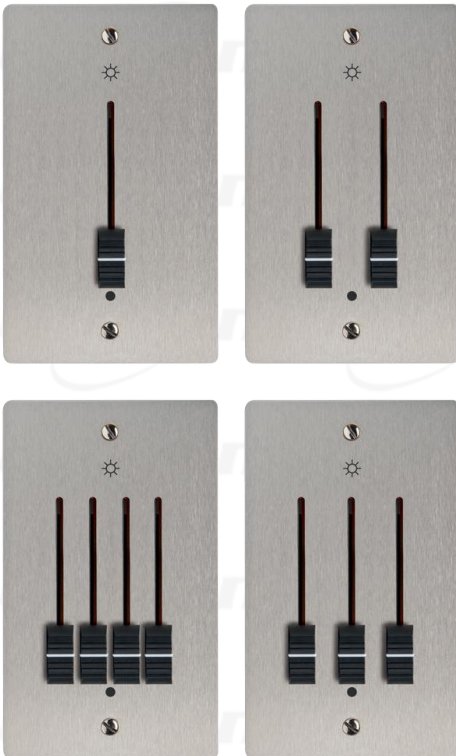

Dimming Control

SFX Sliders

SFX sliders are an architectural manual dimming control ideal for pubs. The sliders have a comprehensive range of options to allow all possible lighting control.

- 0 to 10V analogue control
- 1 to 10V analogue electronic ballast control
- DMX digital control
- DSI digital control
- DALI digital control

- Stylish and easy to use. 1,2, 3 or 4 way manual slider panels.
- Standard UK double pattress fitting: use 32mm deep back box (not supplied)
- All models finished in mark resistant brushed stainless steel.
- Robust 60mm metal construction sliders
- Symbols indicate minimum and maximum levels which allows vertical or horizontal mounting
- DMX, DSI and DALI 4 way versions available as 3 channels with Master (ie: RGB LED control).